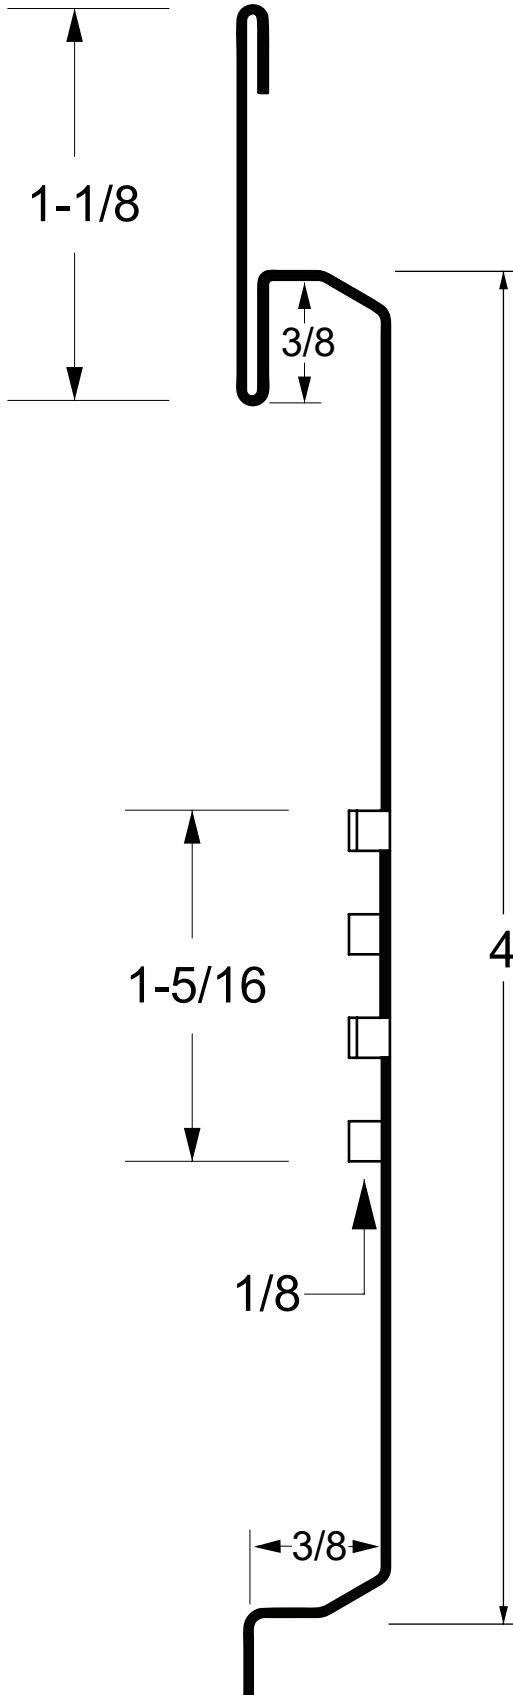

4" Vented Soffit

Provides 8.064 sq. inches of venting per square foot