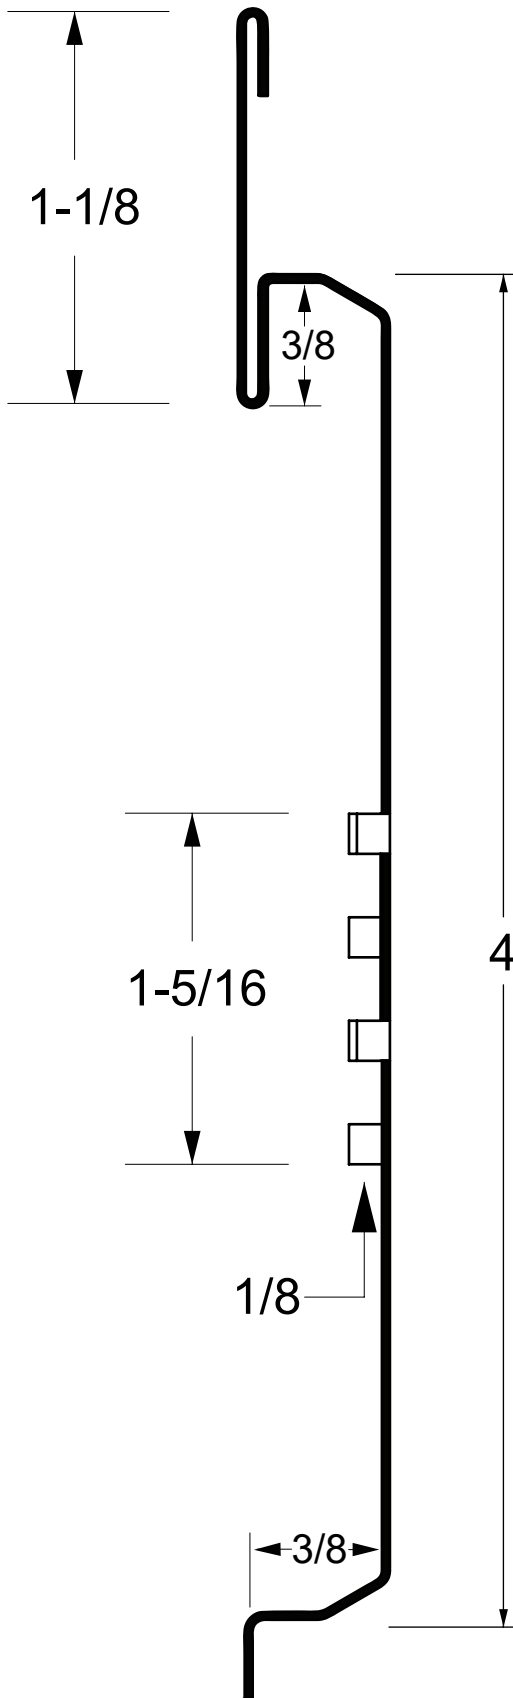

V-Groove Vented 4" Panel

Provides 8.064 SQ. Inches of Venting per square foot